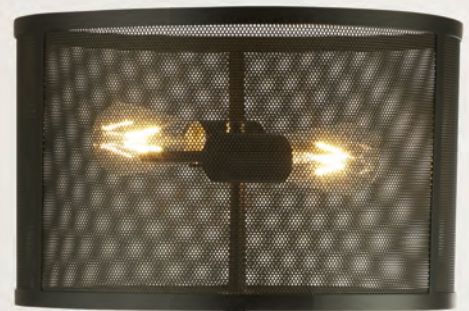

Fishnet

A 2481BK

B 12483-3BK

D 2832-2BK

C 2822-2BK

Item	Product Code	EU Product Code	Finish	Lamp	Max Watt	Dimmable	Dimensions (cm)		
							Drop	Height	Width
A	2481BK	-	Metal, Matt Black	E27	1 x 60W	✓	150	30	20
B	12483-3BK	-	Metal, Matt Black	E27	3 x 60W	✓	150	30	45
C	2822-2BK	EU2822-2BK	Metal, Matt Black	E27	2 x 60W	✓	-	50	-
D	2832-2BK	EU2832-2BK	Metal, Matt Black	E27	2 x 60W	✓	-	145	-

A, B = Height Adjustable

A 2484-4BK

B 2843-3BK

C 2851BK
Wall Light

Item	Product Code	Finish	Lamp	Max Watt	Dimmable	Dimensions (cm)				
						Drop	Height	Width	Length	Projection
A	2484-4BK	Metal, Matt Black	E27	4 x 60W	✓	150	23	30	91	-
B	2843-3BK	Metal, Matt Black	E27	3 x 60W	✓	-	21	45	-	-
C	2851BK	Metal, Matt Black	E27	1 x 60W	✓	-	23	20	-	13