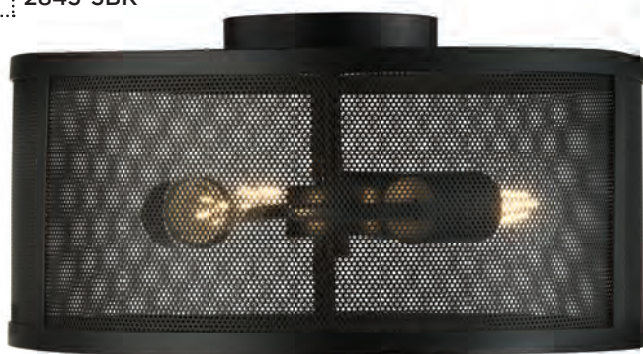

Fishnet

A 2481BK

B 12483-3BK

D 2832-2BK

C 2822-2BK

Item	Product Code	EU Product Code	Finish	Lamp	Max Watt	Dimmable	Dimensions (cm)		
							Drop	Height	Width
A	2481BK	-	Metal, Matt Black	E27	1 x 60W	✓	150	30	20
B	12483-3BK	-	Metal, Matt Black	E27	3 x 60W	✓	150	30	45
C	2822-2BK	EU2822-2BK	Metal, Matt Black	E27	2 x 60W	✓	-	50	-
D	2832-2BK	EU2832-2BK	Metal, Matt Black	E27	2 x 60W	✓	-	145	-

A, B = Height Adjustable

A 2484-4BK

B 2843-3BK

C 2851BK
Wall Light

Item	Product Code	Finish	Lamp	Max Watt	Dimmable	Dimensions (cm)				
						Drop	Height	Width	Length	Projection
A	2484-4BK	Metal, Matt Black	E27	4 x 60W	✓	150	23	30	91	-
B	2843-3BK	Metal, Matt Black	E27	3 x 60W	✓	-	21	45	-	-
C	2851BK	Metal, Matt Black	E27	1 x 60W	✓	-	23	20	-	13

A = Height Adjustable